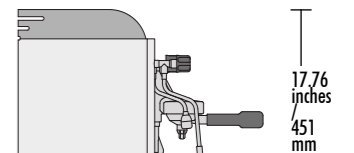

12.68 inches / 322 mm

18.11 inches / 460 mm

17.76 inches
451 mm

- 1 group | 1 group LX
- 1 steam tap
- 1 water tap
- 1 one-cup portafilters
- 1 two-cup portafilters

Characteristics	TREVISO	TREVISO LX
plumbing hook-up		●
electronic automatic level	●	●
copper boiler and pipes	●	●
coffee brewing level	●	●
single manometer	●	●
vibrating pump	●	
rotating pump		●
3,4 Lt water tank	●	
cappuccino maker	○	○